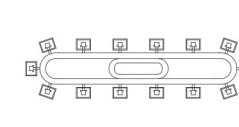

Item A07
 Ø 34 cm
 H.50 cm min - 140 cm max

Item Angie EX02
 L.85 x D.85 cm
 H.110 cm min - 169 cm max

Item A09
 L.27 x D.13 cm
 H.30 cm

Item A08
 L.10 x D.8 cm
 H.37 cm

Item A12
 Ø 34 cm
 H.64 cm

Item A13
 Ø 34 cm
 H.170 cm

Item A10
 L.21 x D.13 cm
 H.20 cm

Item A11
 L.11 cm x D.13 cm
 H.20 cm

Item A01
 L.157 x D.65 cm
 H.70 cm min - 133 cm max

Item A02
 L.119 x D.65 cm
 H.70 cm min - 133 cm max

Item A03
 L.128 x D.33 cm
 H.60 cm min - 140 cm max

Item A04
 L.85 x D.33 cm
 H.60 cm min - 140 cm max

Angie knows what it wants.
 Born out of a reinterpretation of the Holly collection,
 in 2011, it choses to recount itself, aesthetically speaking, in a lighter, more modern and linear way.
 Whatever your choice is, Angie will always know what to say.