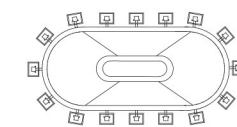

Item A07
 Ø 34 cm
 H.50 cm min - 140 cm max

Item Angie EX02
 L.85 x D.85 cm
 H.110 cm min - 169 cm max

Item A09
 L.27 x D.13 cm
 H.30 cm

Item A08
 L.10 x D.8 cm
 H.37 cm

Item A12
 Ø 34 cm
 H.64 cm

Item A13
 Ø 34 cm
 H.170 cm

Item A10
 L.21 x D.13 cm
 H.20 cm

Item A11
 L.11 cm x D.13 cm
 H.20 cm

Item A01
 L.157 x D.65 cm
 H.70 cm min - 133 cm max

Item A02
 L.119 x D.65 cm
 H.70 cm min - 133 cm max

Item A03
 L.128 x D.33 cm
 H.60 cm min - 140 cm max

Item A04
 L.85 x D.33 cm
 H.60 cm min - 140 cm max

Angie knows what it wants.
 Born out of a reinterpretation of the Holly collection,
 in 2011, it choses to recount itself, aesthetically speaking, in a lighter, more modern and linear way.
 Whatever your choice is, Angie will always know what to say.