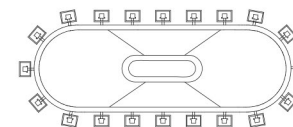

Item A07
 Ø 34 cm
 H.50 cm min - 140 cm max

Item Angie EX02
 L.85 x D.85 cm
 H.110 cm min - 169 cm max

Item A09
 L.27 x D.13 cm
 H.30 cm

Item A08
 L.10 x D.8 cm
 H.37 cm

Item A12
 Ø 34 cm
 H.64 cm

Item A13
 Ø 34 cm
 H.170 cm

Item A10
 L.21 x D.13 cm
 H.20 cm

Item A11
 L.11 cm x D.13 cm
 H.20 cm

Item A01
 L.157 x D.65 cm
 H.70 cm min - 133 cm max

Item A02
 L.119 x D.65 cm
 H.70 cm min - 133 cm max

Item A03
 L.128 x D.33 cm
 H.60 cm min - 140 cm max

Item A04
 L.85 x D.33 cm
 H.60 cm min - 140 cm max

Angie knows what it wants.
 Born out of a reinterpretation of the Holly collection,
 in 2011, it choses to recount itself, aesthetically speaking, in a lighter, more modern and linear way.
 Whatever your choice is, Angie will always know what to say.